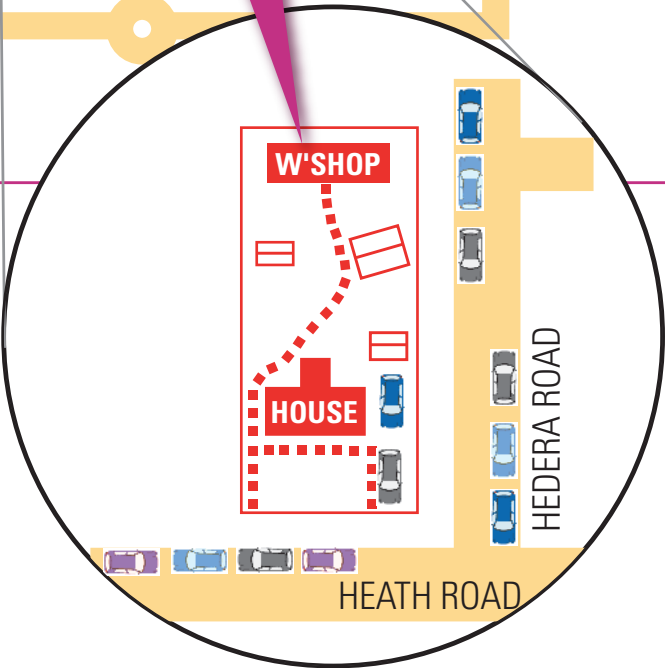

How to Find us

Contact Details

Course Leader
Margo Price BA MA

Call
01489 605337

Address
TIME4ME-WORKSHOPS
80 Heath Road
Locks Heath
Southampton
SO31 6PJ

Mobile
07590 192421

Email
margo@time4me-workshops.co.uk