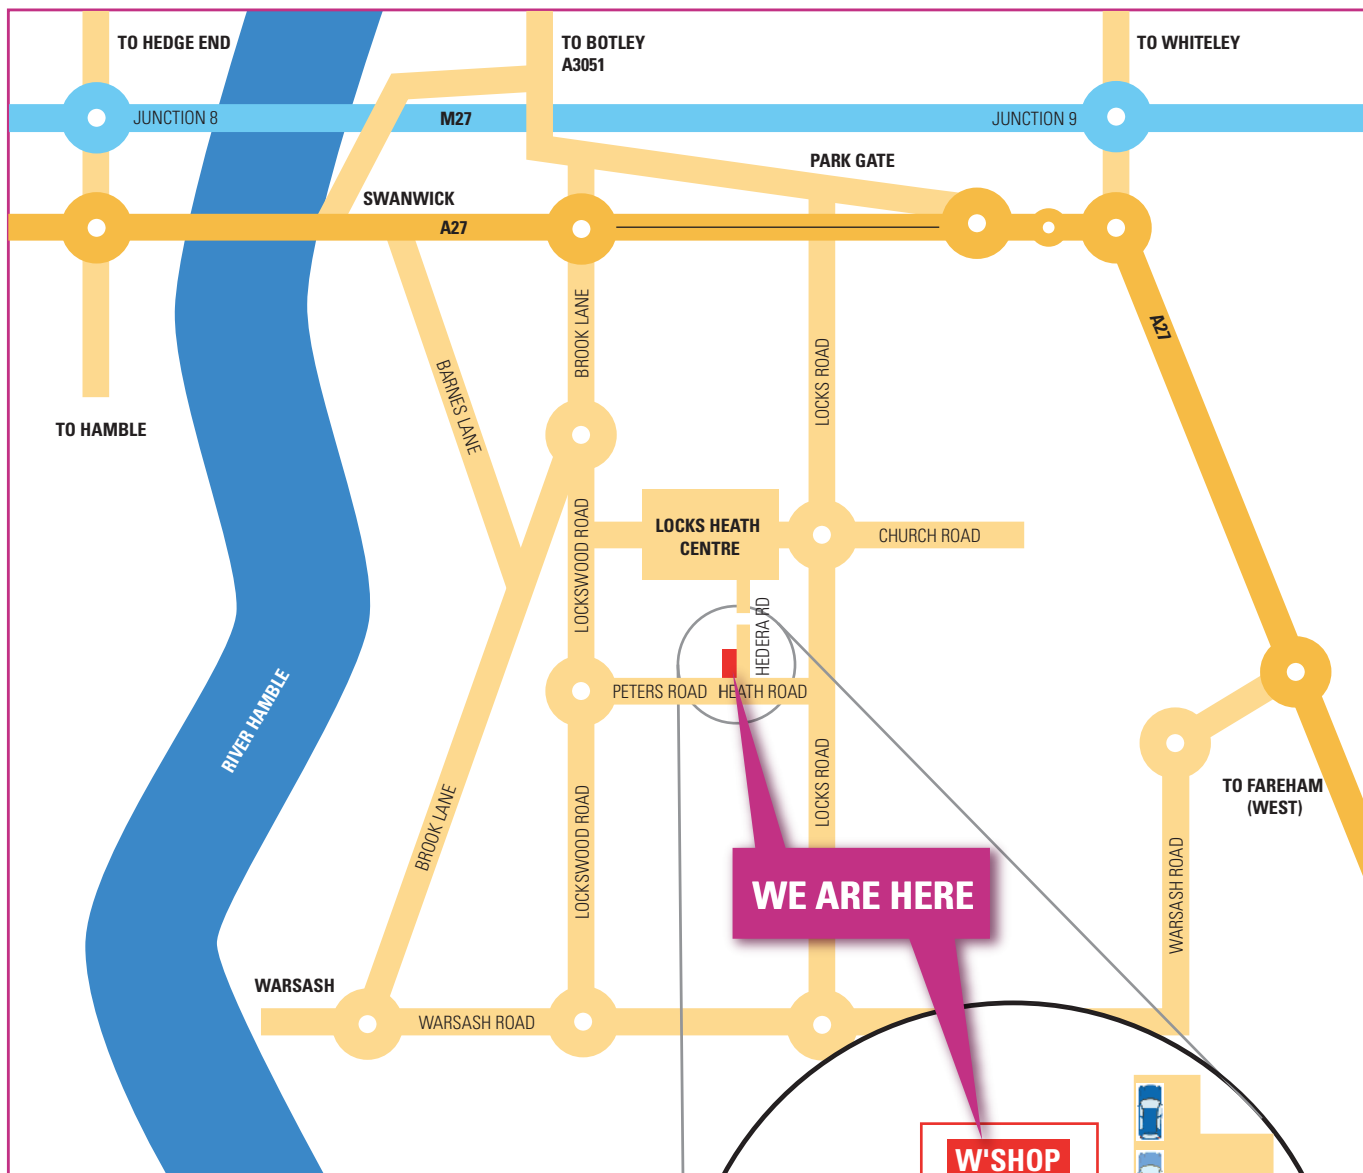

How to Find us

Contact Details

Course Leader
Margo Price BA MA

Call
01489 605337

Address
TIME4ME-WORKSHOPS
80 Heath Road
Locks Heath
Southampton
SO31 6PJ

Mobile
07590 192421

Email
margo@time4me-workshops.co.uk